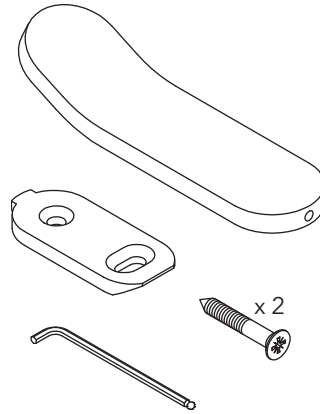

BOW

Krok | Hook

INR
ICONIC
NORDIC
ROOMS

KOMPONENTER | COMPONENTS

170628

MONTERING | INSTALLATION

1

2