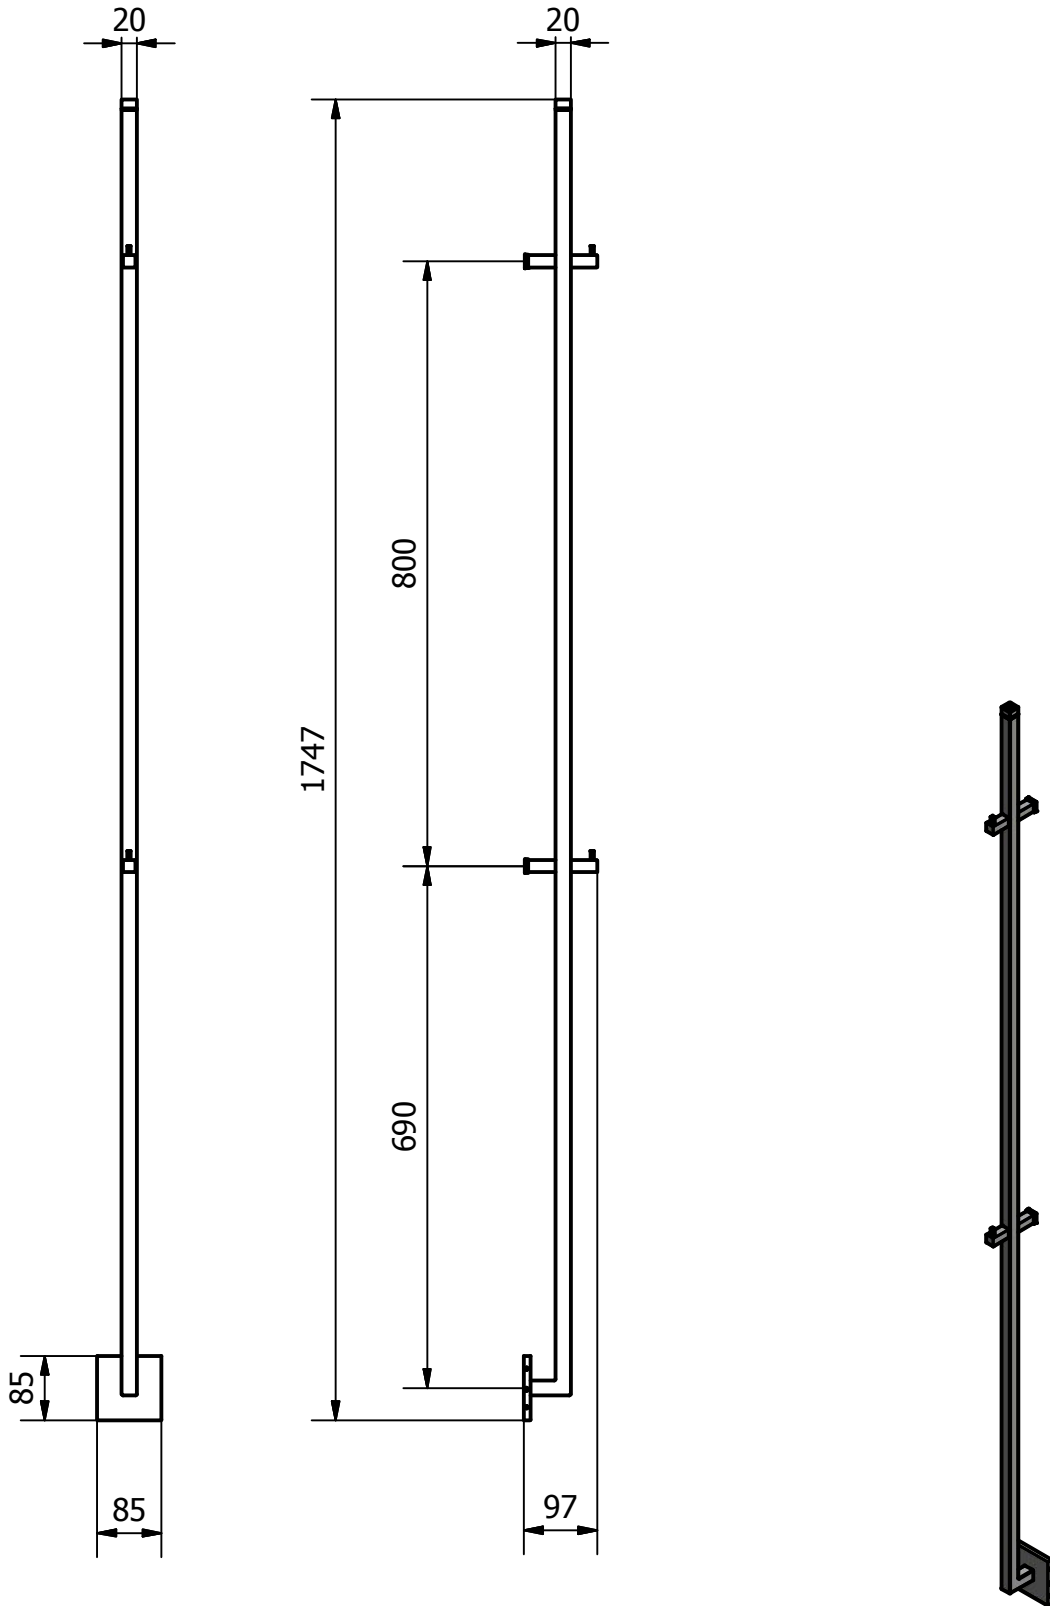

REV	DESCRIPTION	DATE	APPR.
1		2017-11-20	

This document must not be copied without our written permission, and the content's thereof must not be imparted to a third party nor be used for any unauthorized purpose. Contravention will be prosecuted.

Designed by PKP	Checked by	Approved by	Appr. Date	General tolerance ISO 2768 c	Weight N/A	Projection 	Scale 1 : 10
ICONIC NORDIC ROOMS INR			Title/Name MARK 1750		Sheet size A4		
			Drawing no./Article no 981451-170201		Rev. 1	Sheet 1 / 1