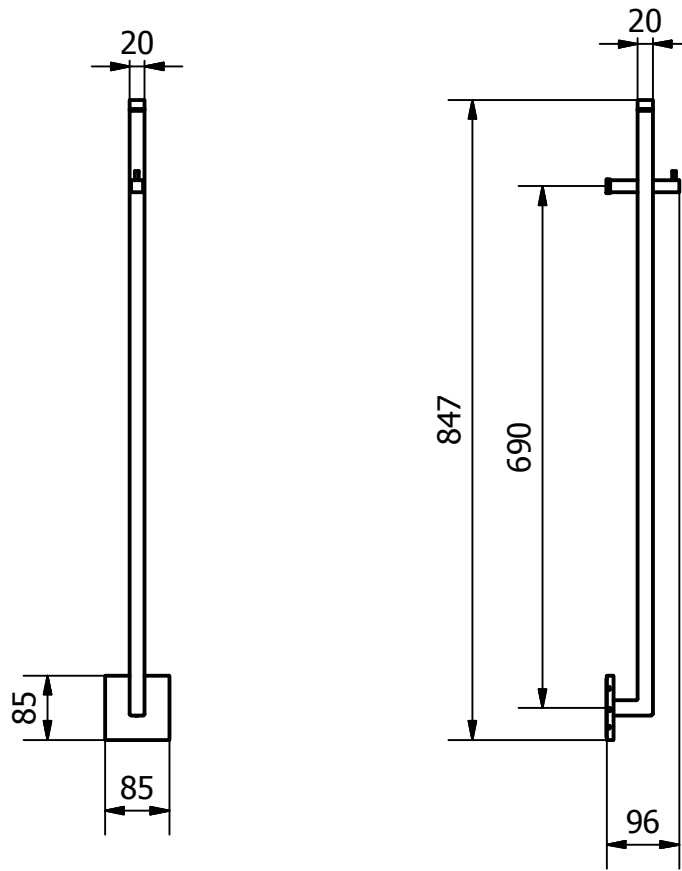

REV	DESCRIPTION	DATE	APPR.
1		2017-11-20	

This document must not be copied without our written permission, and the content's thereof must not be imparted to a third party nor be used for any unauthorized purpose. Contravention will be prosecuted.

Designed by PKP	Checked by	Approved by	Appr. Date	General tolerance ISO 2768 c	Weight N/A	Projection 	Scale 1 : 10	
ICONIC NORDIC ROOMS			INR		Title/Name MARK 850		Sheet size A4	
					Drawing no./Article no 981466-170201		Rev. 1	Sheet 1 / 1