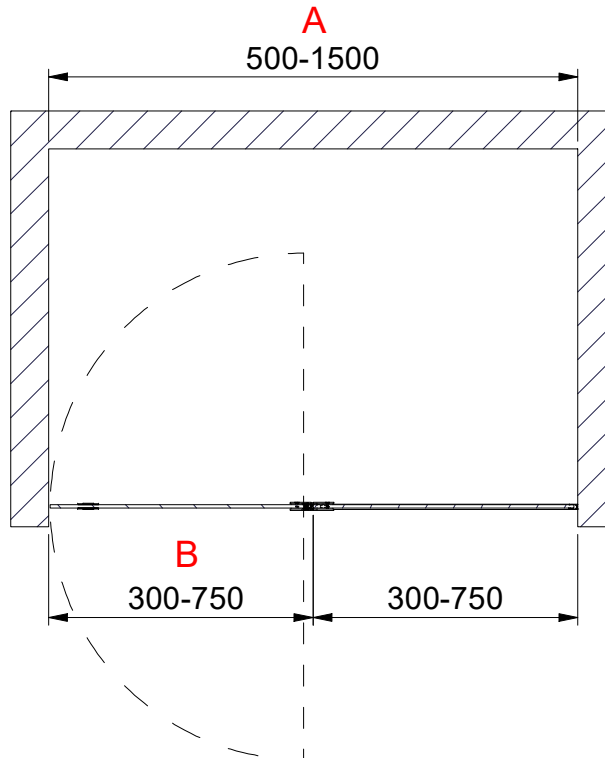

(1 : 20)

A-A (1 : 20)

INR

Description
ARC 5 Frame Right

Designed by
ROGE
Date
2021-05-20

Drawing no
30241.01
Revision
A