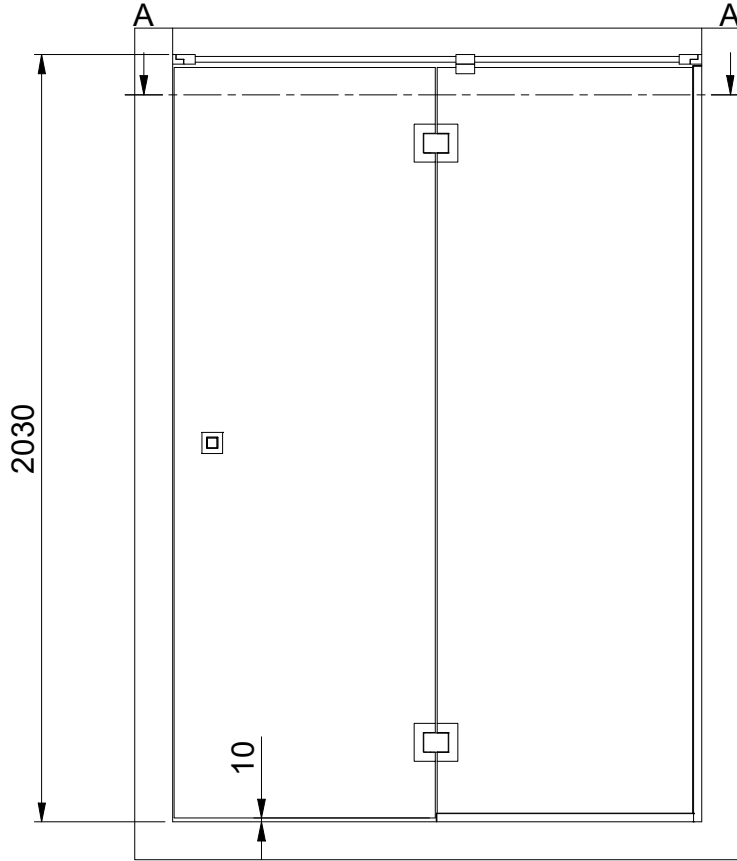

(1 : 20)

A-A (1 : 20)

INR

Description
ARC 5 Frame Right

Designed by
ROGE
Date
2021-05-20

Drawing no
30241.01
Revision
A