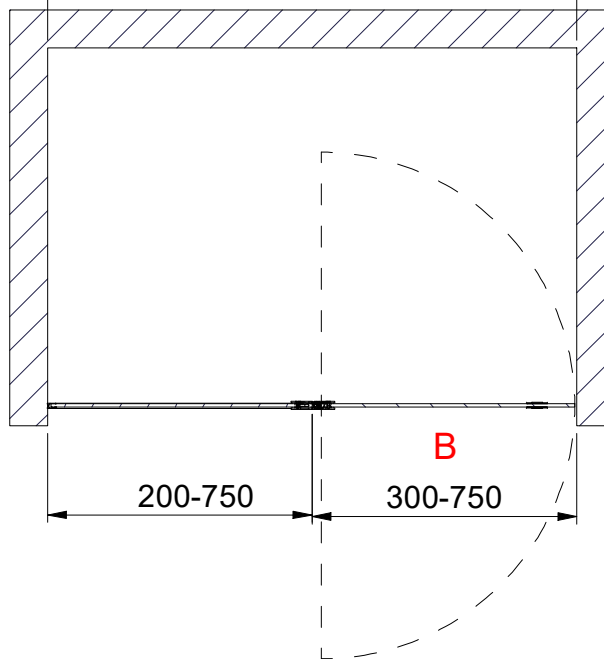

( 1 : 20 )

A-A ( 1 : 20 )

A

500-1500

B

200-750

300-750

**INR**

Description  
ARC 5 Frame Left

Designed by  
**ROGE**  
Date  
2021-05-20

Drawing no  
**30240.01**  
Revision  
**A**