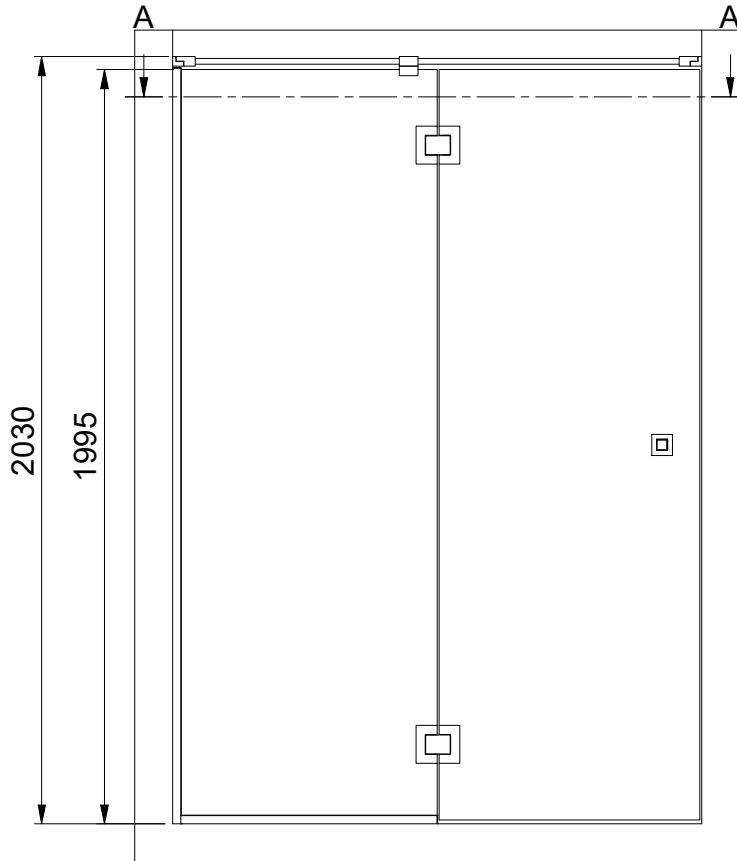

( 1 : 20 )

A-A ( 1 : 20 )

A

500-1500

B

200-750

300-750

**INR**

Description  
ARC 5 Frame Left

Designed by  
**ROGE**  
Date  
2021-05-20

Drawing no  
**30240.01**  
Revision  
**A**